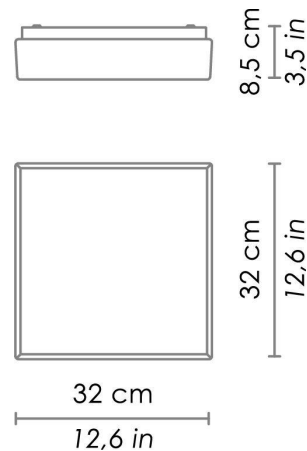

CAORLE

WALL

Wall-ceiling lamps with diffuser in mouth-blown, satin-finish opal triplex glass; matt white painted metal frame. The product is suitable for indoor use only.

CODE	COLOR
ZA-LD130613-	White

DIMENSIONS AND HOLES

Dimensions	32 - 32 - 8,8 cm / 12,6 - 12,6 - 3,4 in
------------	---

ILLUMINOTECHNICAL SPECIFICATIONS

Source	LED
Power LED	17 W
Total Watt	18,5 W
Lumen LED board	2200 lm
Lumen lamp	1510 lm
Beam angle	130°
Colour temperature	3000 K
CRI	>90
Dimmer	TRIAC
Lamp life	minimum 2 years guaranteed